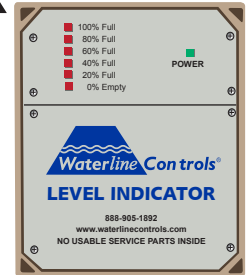

FLOW DIAGRAM WLI WATER LEVEL INDICATOR

**BUILDING AUTOMATION / FIRE PANEL
LOW VOLTAGE DRY CONTACTS
(MAX: .5A @ 60VAC)**

Waterline Controls
P.O. Box 12544 Scottsdale, Arizona 85260
Toll Free: 888-905-1892
Email: info@waterlinecontrols.com
www.waterlinecontrols.com