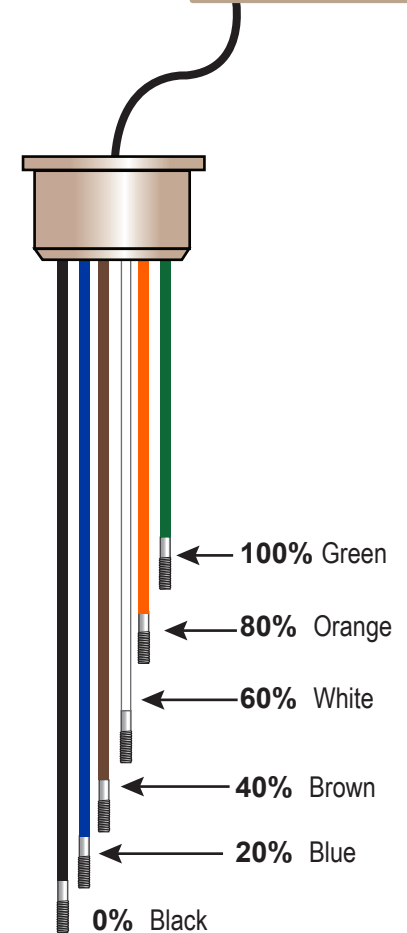

FLOW DIAGRAM WLI WATER LEVEL INDICATOR

**BUILDING AUTOMATION / FIRE PANEL
LOW VOLTAGE DRY CONTACTS
(MAX: .5A @ 60VAC)**

Waterline Controls
P.O. Box 12544 Scottsdale, Arizona 85260
Toll Free: 888-905-1892
Email: info@waterlinecontrols.com
www.waterlinecontrols.com