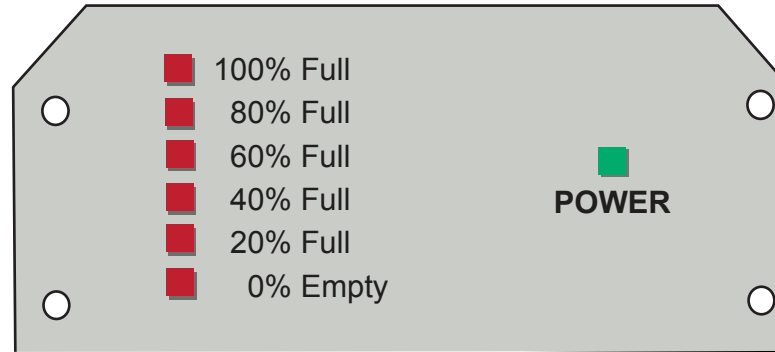

FLOW DIAGRAM WLI WATER LEVEL INDICATOR

**BUILDING AUTOMATION / FIRE PANEL
LOW VOLTAGE DRY CONTACTS
(MAX: .5A @ 60VAC)**

Waterline Controls
P.O. Box 12544 Scottsdale, Arizona 85260
Toll Free: 888-905-1892
Email: info@waterlinecontrols.com
www.waterlinecontrols.com