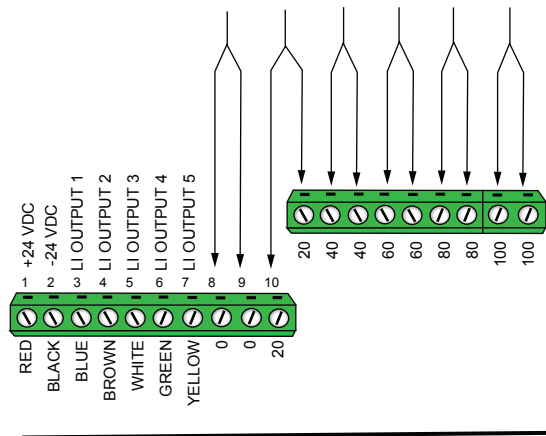

FLOW DIAGRAM WLI WATER LEVEL INDICATOR

**BUILDING AUTOMATION / FIRE PANEL
LOW VOLTAGE DRY CONTACTS
(MAX: .5A @ 60VAC)**

Waterline Controls
P.O. Box 12544 Scottsdale, Arizona 85260
Toll Free: 888-905-1892
Email: info@waterlinecontrols.com
www.waterlinecontrols.com